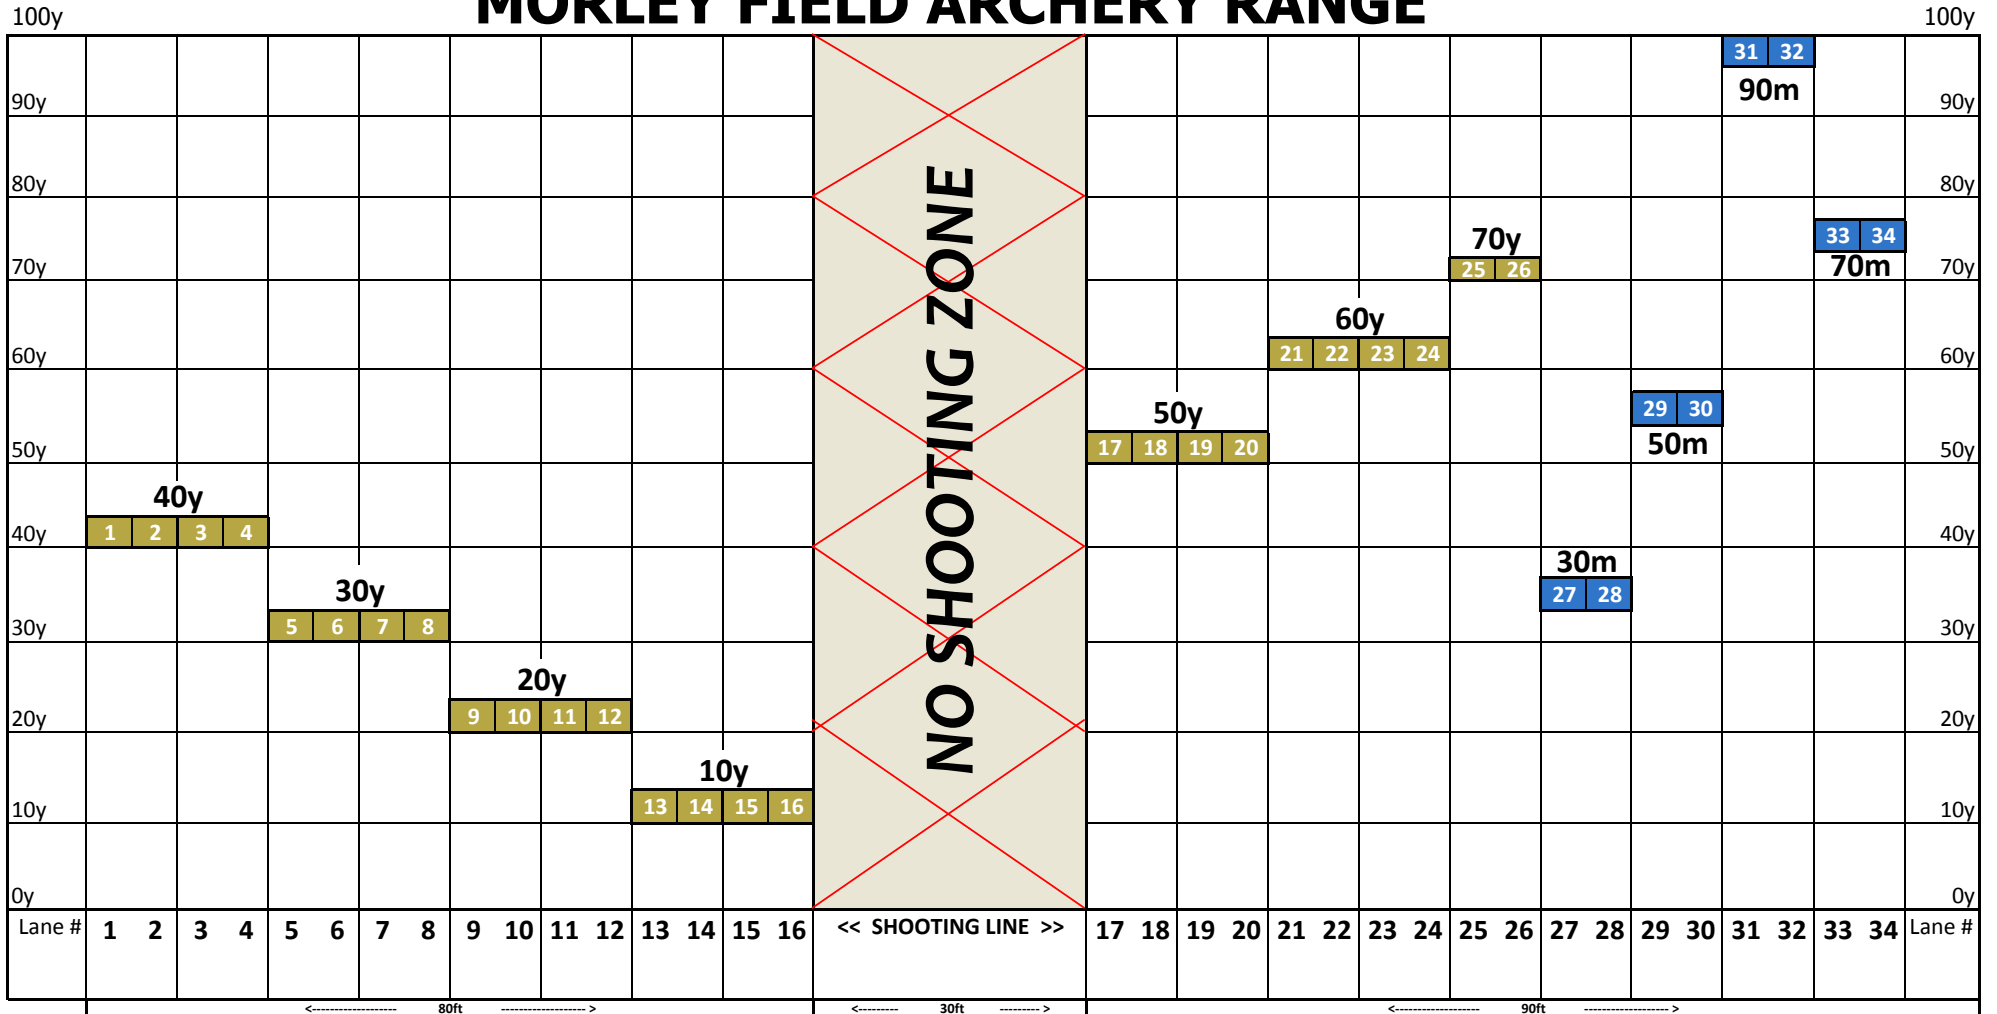

San Diego Archers

Established 1938

To expand and perpetuate the practice of archery
and the spirit of good fellowship among archers

MORLEY FIELD ARCHERY RANGE

(NOT TO SCALE)

www.sandiegoarchers.com

Post Office Box 2205, La Mesa, CA 91943