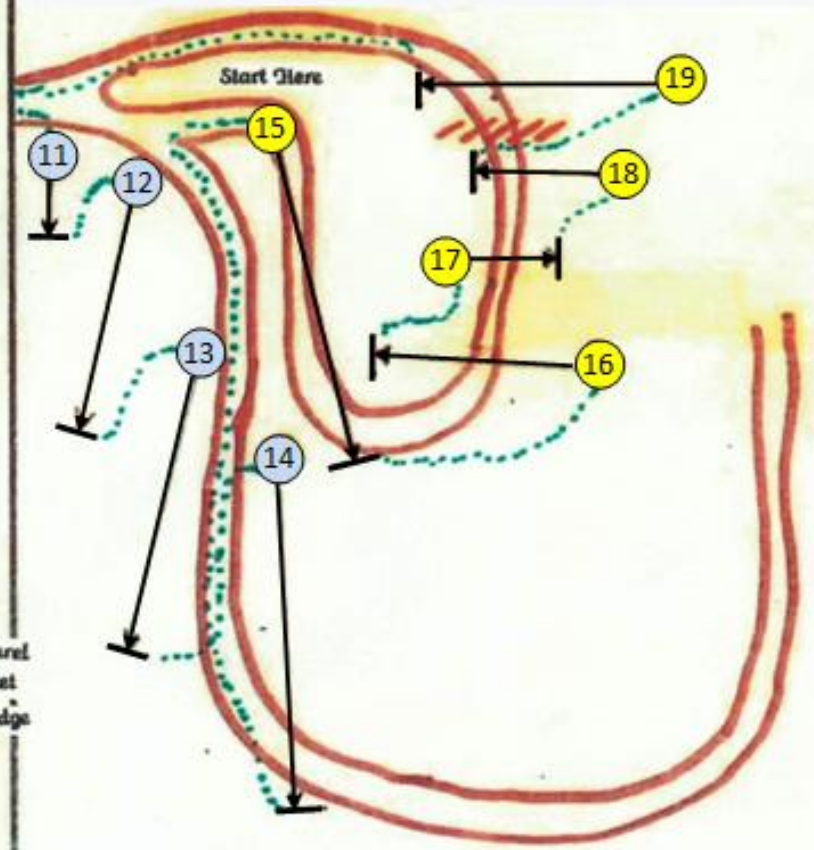

Rube Powell Archery Range  
Home of the  
San Diego Archers

*Targets 15 through 28 are always open.  
Targets 1 through 14 are only open during tournaments.*