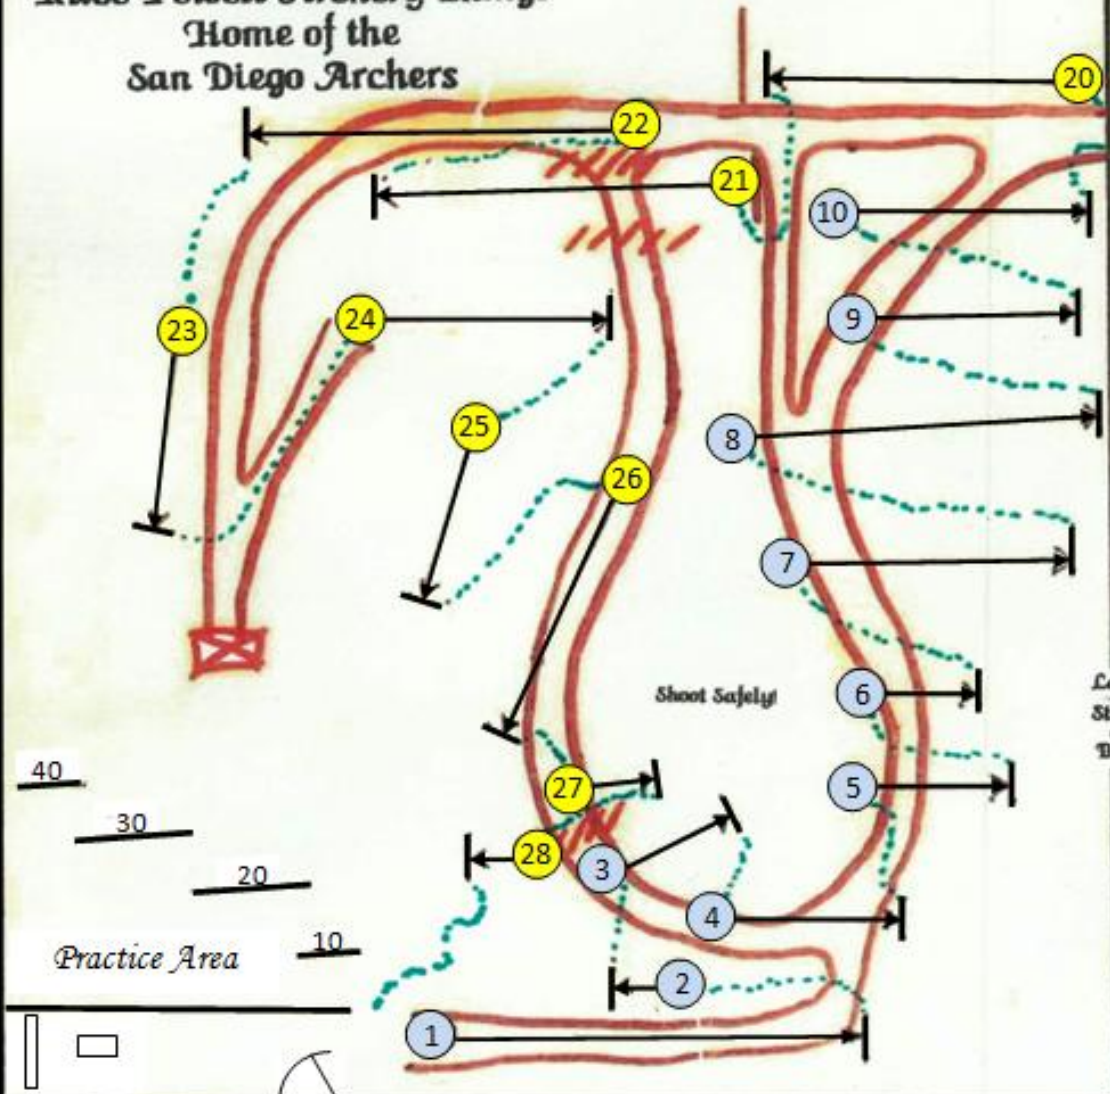

Rube Powell Archery Range  
Home of the  
San Diego Archers

*Targets 15 through 28 are always open.  
Targets 1 through 14 are only open during tournaments.*