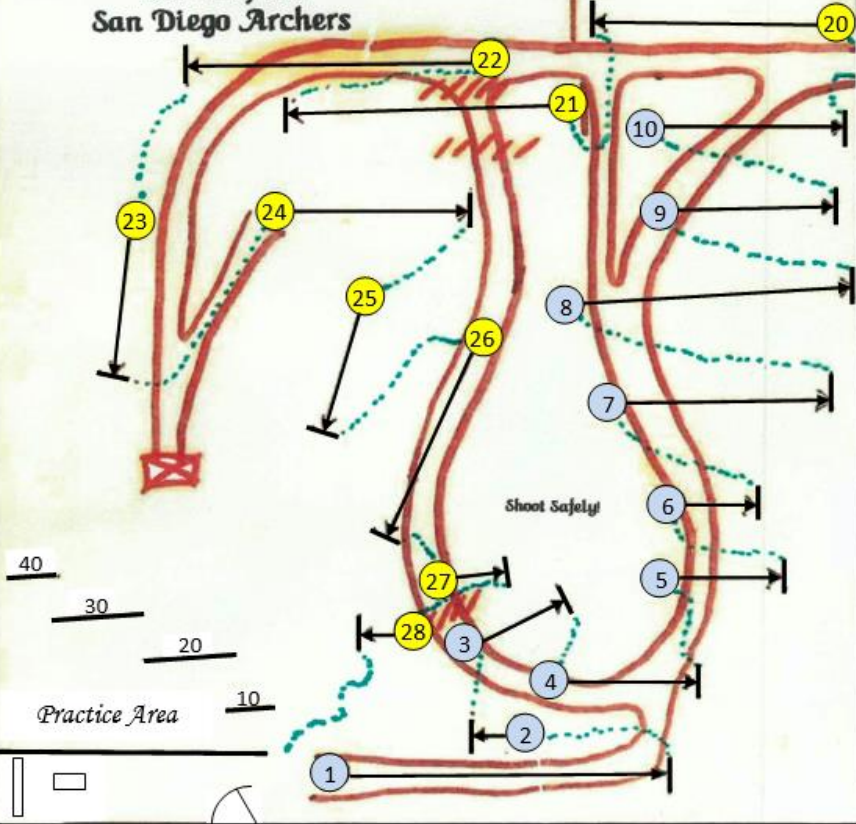

# Rube Powell Archery Range Home of the San Diego Archers

Laurel Street Bridge

*Targets 15 through 28 are always open.  
Targets 1 through 14 are only open during tournaments.*

# King Arthur Range

Ye Auld Bridge