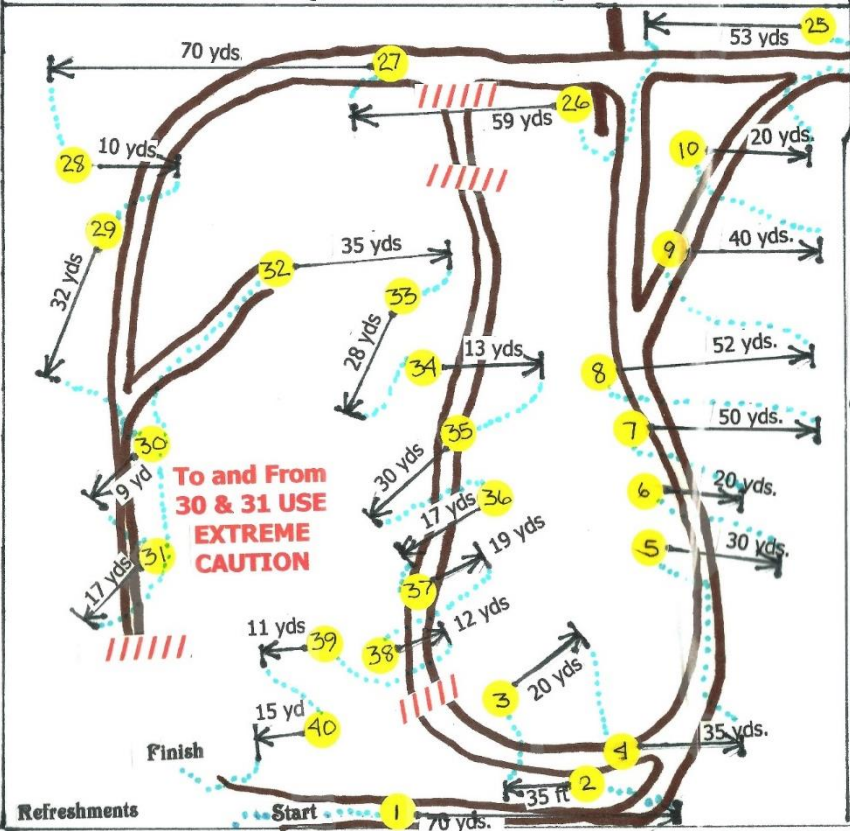

# Rube Powell Archery Range Home of the San Diego Archers

Laurel Street Bridge

*Targets 15 through 28 are always open.  
Targets 1 through 14 are only open during tournaments.*

# King Arthur Range

Ye Auld Bridge