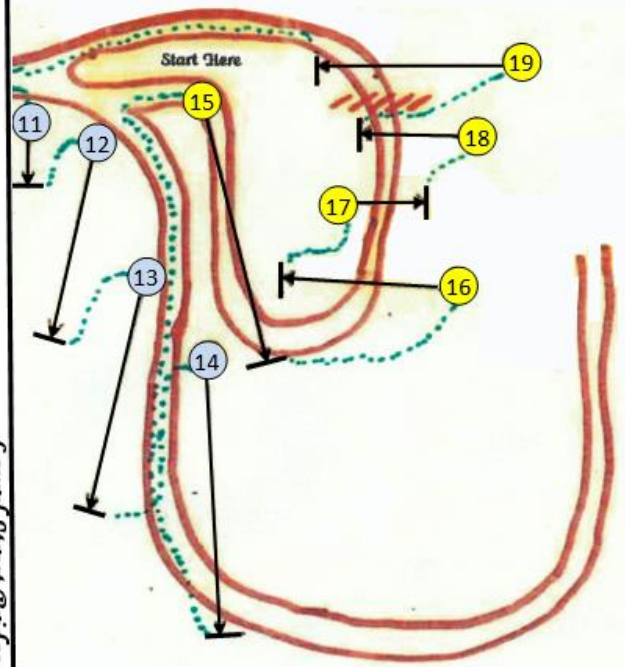

# Rube Powell Archery Range Home of the San Diego Archers

Laurel Street Bridge

*Targets 15 through 28 are always open.  
Targets 1 through 14 are only open during tournaments.*

# King Arthur Range

Ye Auld Bridge