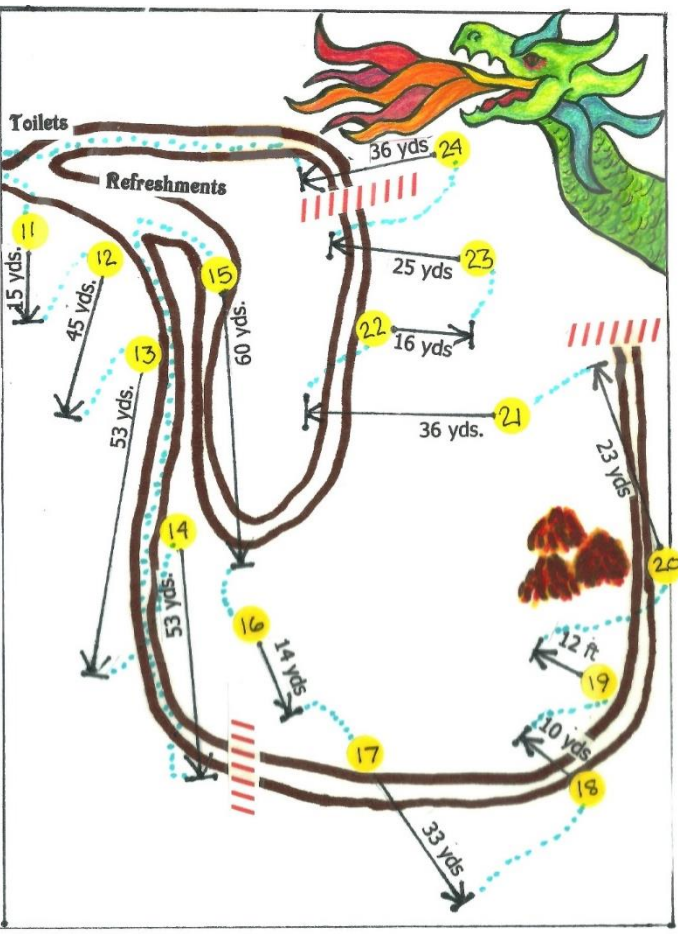

# Rube Powell Archery Range Home of the San Diego Archers

Laurel Street Bridge

*Targets 15 through 28 are always open.  
Targets 1 through 14 are only open during tournaments.*

# King Arthur Range

Ye Auld Bridge