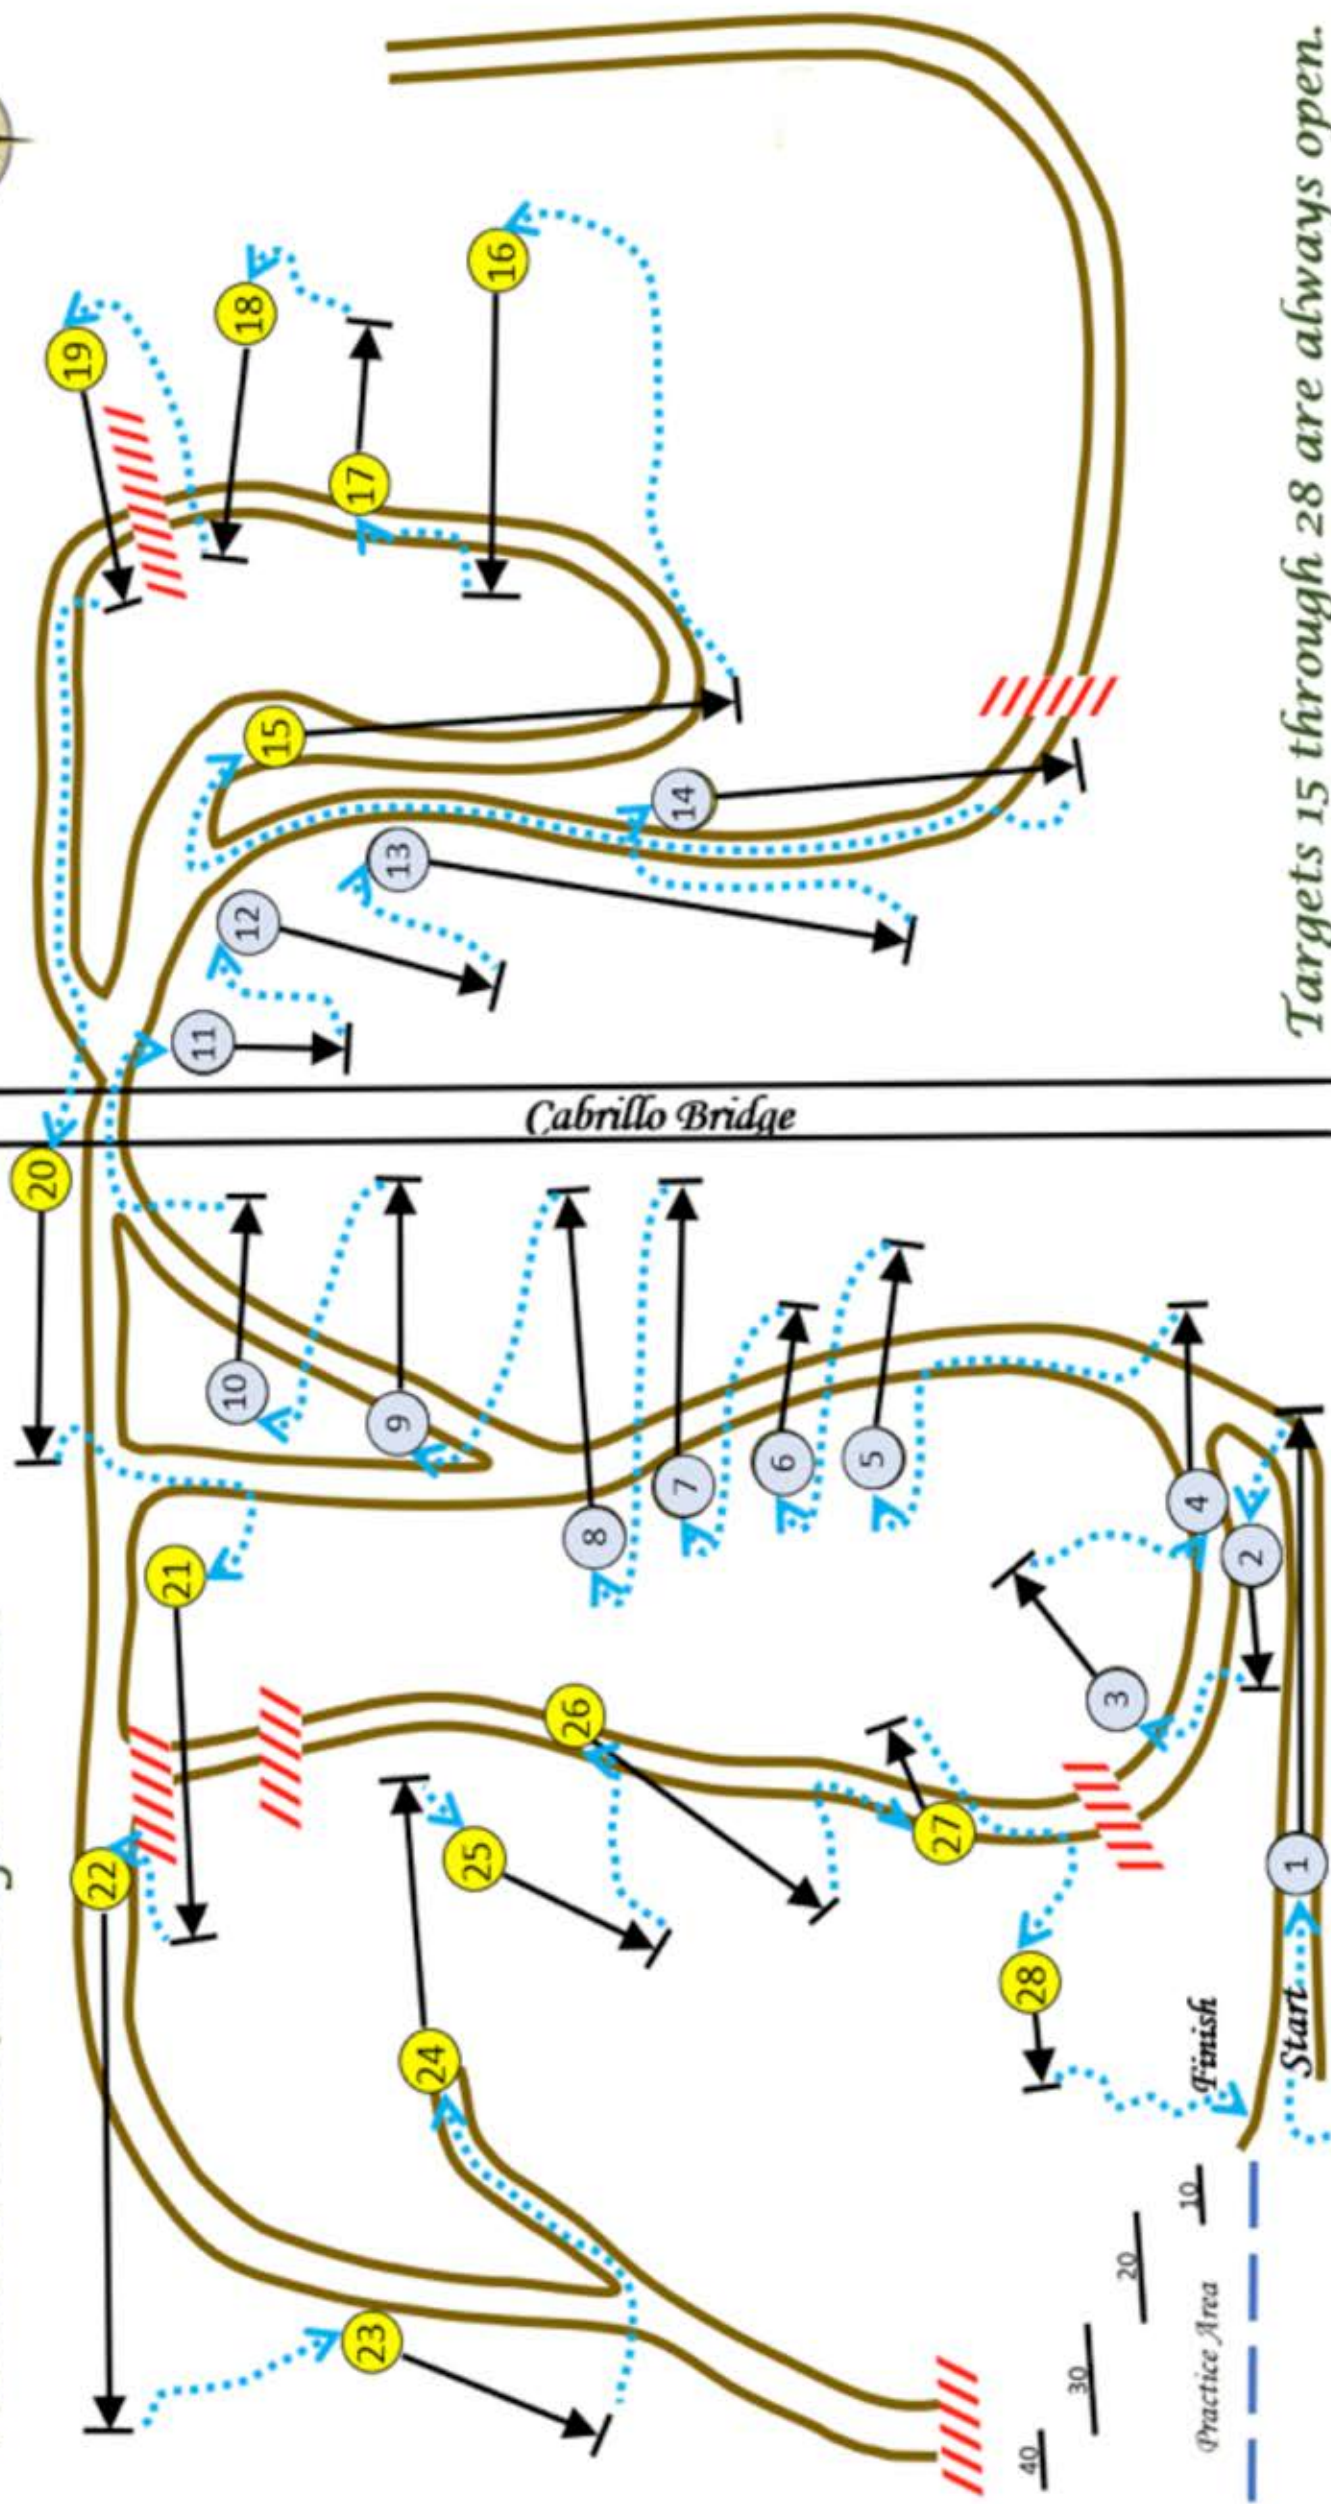

# Rube Powell Archery Range

Home of the San Diego Archers

(163 Fwy)

*Targets 15 through 28 are always open.*  
*Targets 1 through 14 are only open during tournaments.*