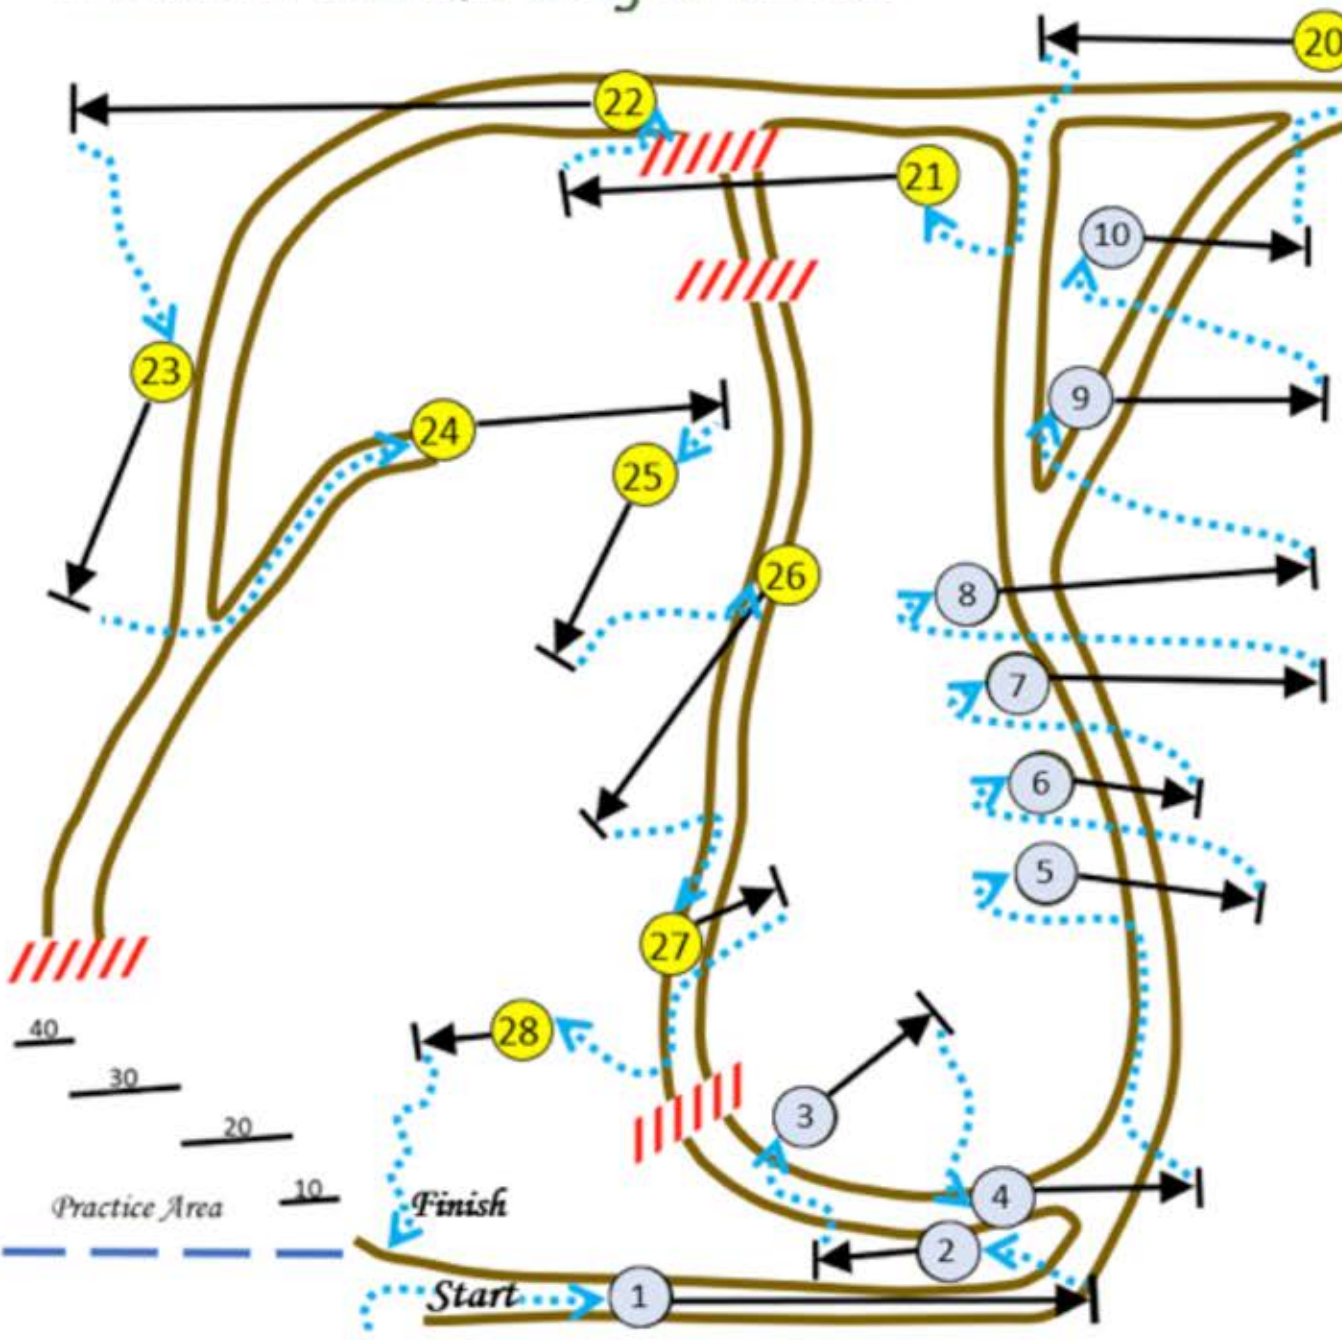

Rube Powell Archery Range

Home of the San Diego Archers

(163 Fwy)

Cabrillo Bridge

*Targets 15 through 28 are always open.
Targets 1 through 14 are only open during tournaments.*