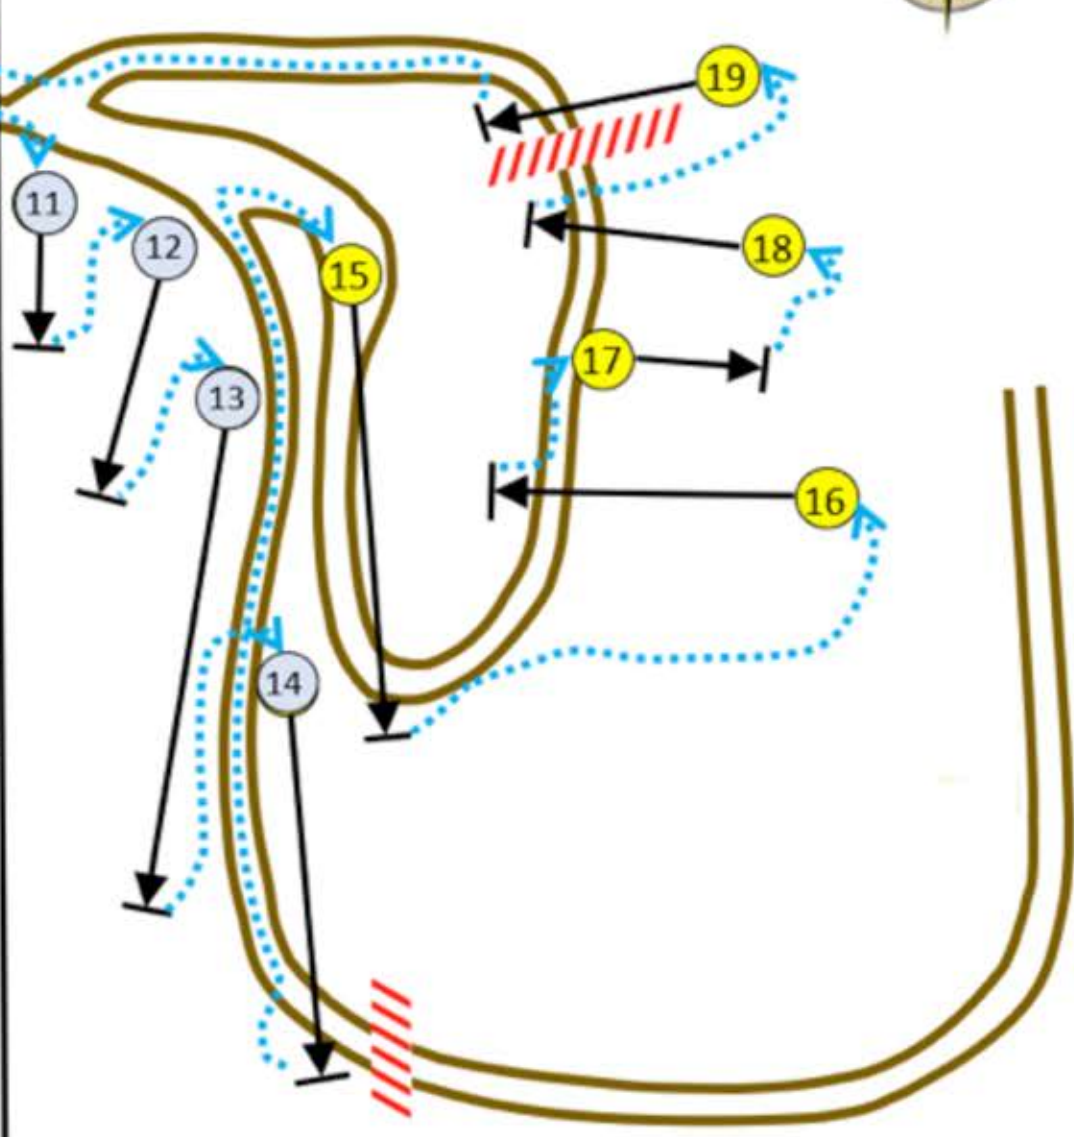

Rube Powell Archery Range

Home of the San Diego Archers

(163 Fwy)

Cabrillo Bridge

*Targets 15 through 28 are always open.
Targets 1 through 14 are only open during tournaments.*